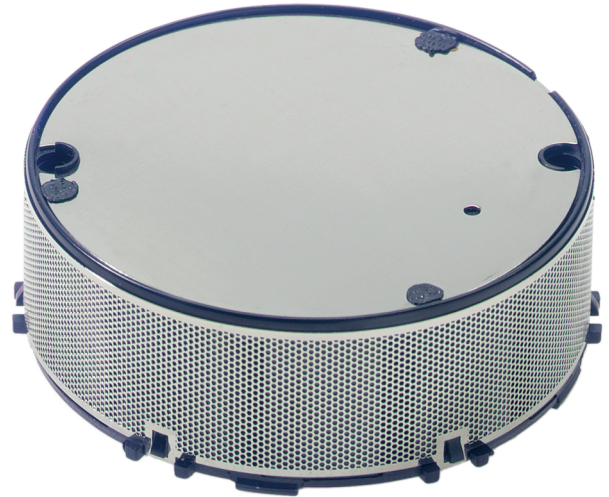

KOB700

Replacement Optical Chamber for KL731/A & DP331I/1561 detectors

General

The KOB700 is an optical replacement chamber for KL731/KL731A and DP331I/DP1561 detectors. It is an inexpensive part that allows easy maintenance of these detectors on site without the need for cleaning solvents or complicated cleaning procedures. Once replaced, the detector performs as if it was a new device.

The KOB700 is supplied in packs of 10.

Details

- Inexpensive
- Easy replacement
- Reduces maintenance time
- No additional tools required